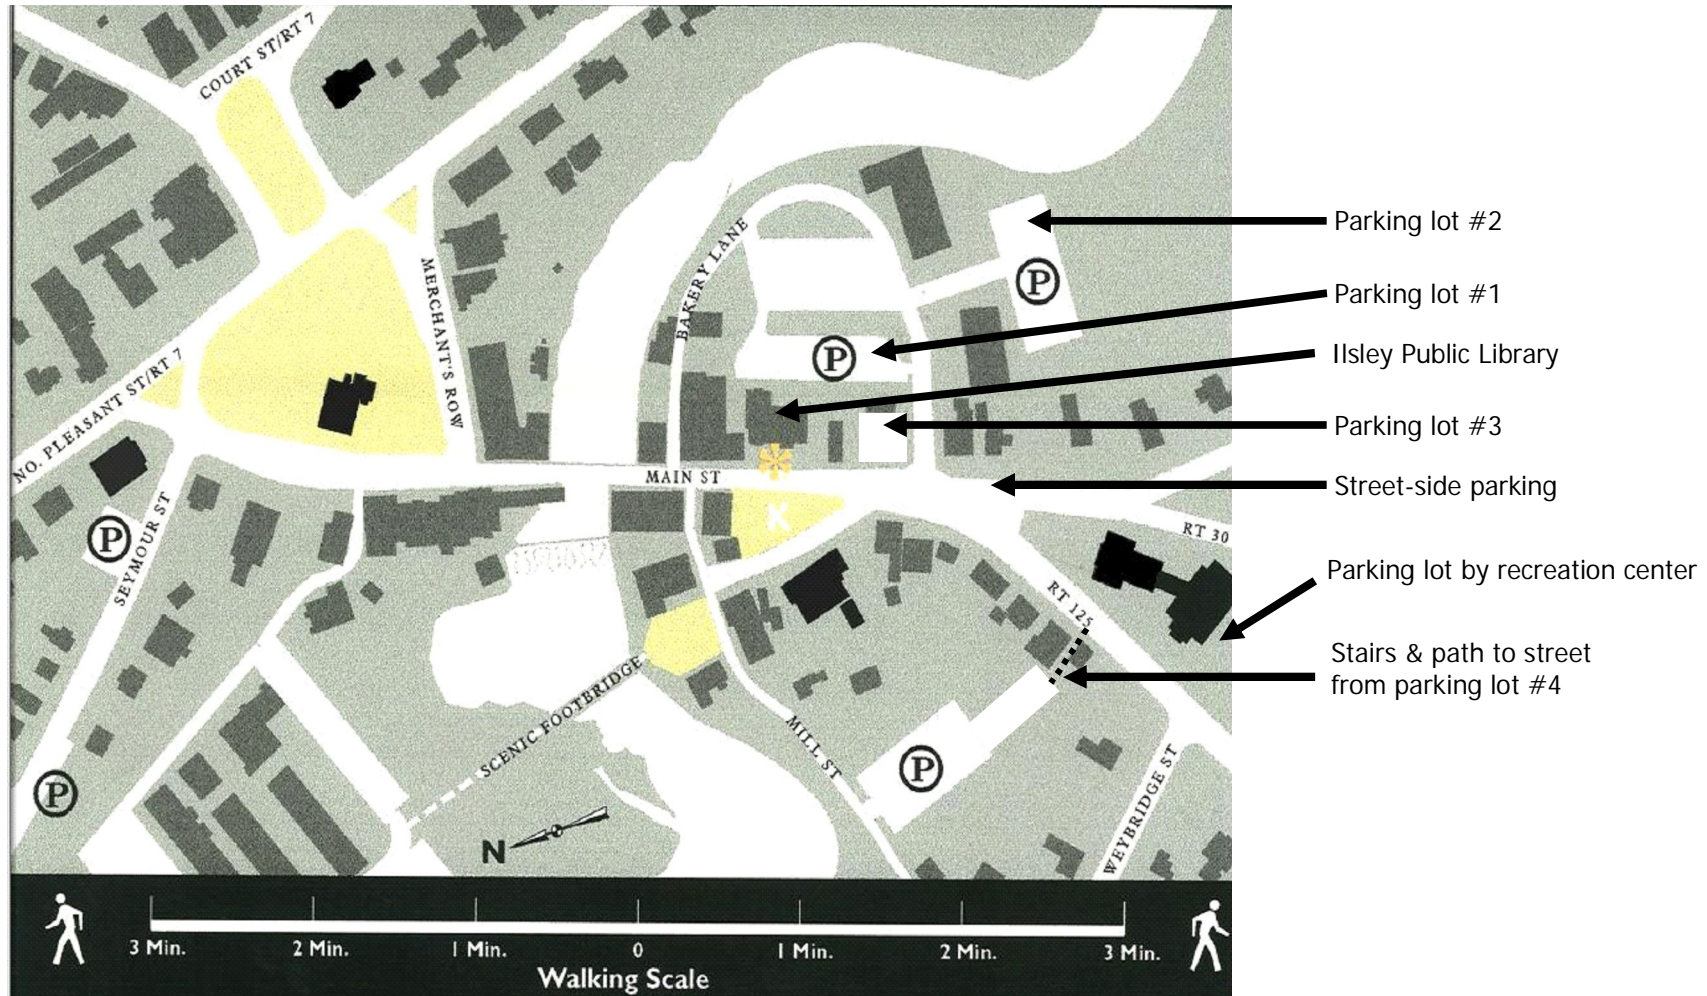

Parking near Ilsley Public Library

During bridge construction parking can be a challenge. Use this map as a guide to finding a space.

If you plan on spending the day at Ilsley, please consider parking farther away. We'd really like lot #1 to be available for parents with strollers, elderly people and handicapped people. If you are able, we'd appreciate you choosing a different parking lot.

Please note there is a 3 hour limit in the lot immediately behind the library (#1). The other parking lots do not have time limits.